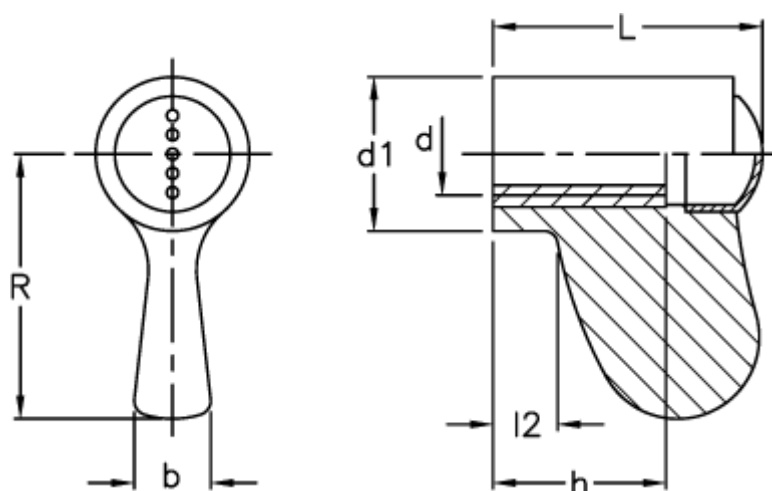

Article number: 23052252366

Description: E+G Single wing nut
ESN.55-B M6-C6, red centre cap

Measures

b	= 8
d1	= 16
d 6H	= M6
h	= 18
L	= 28
l2	= 6.5
R	= 27.5